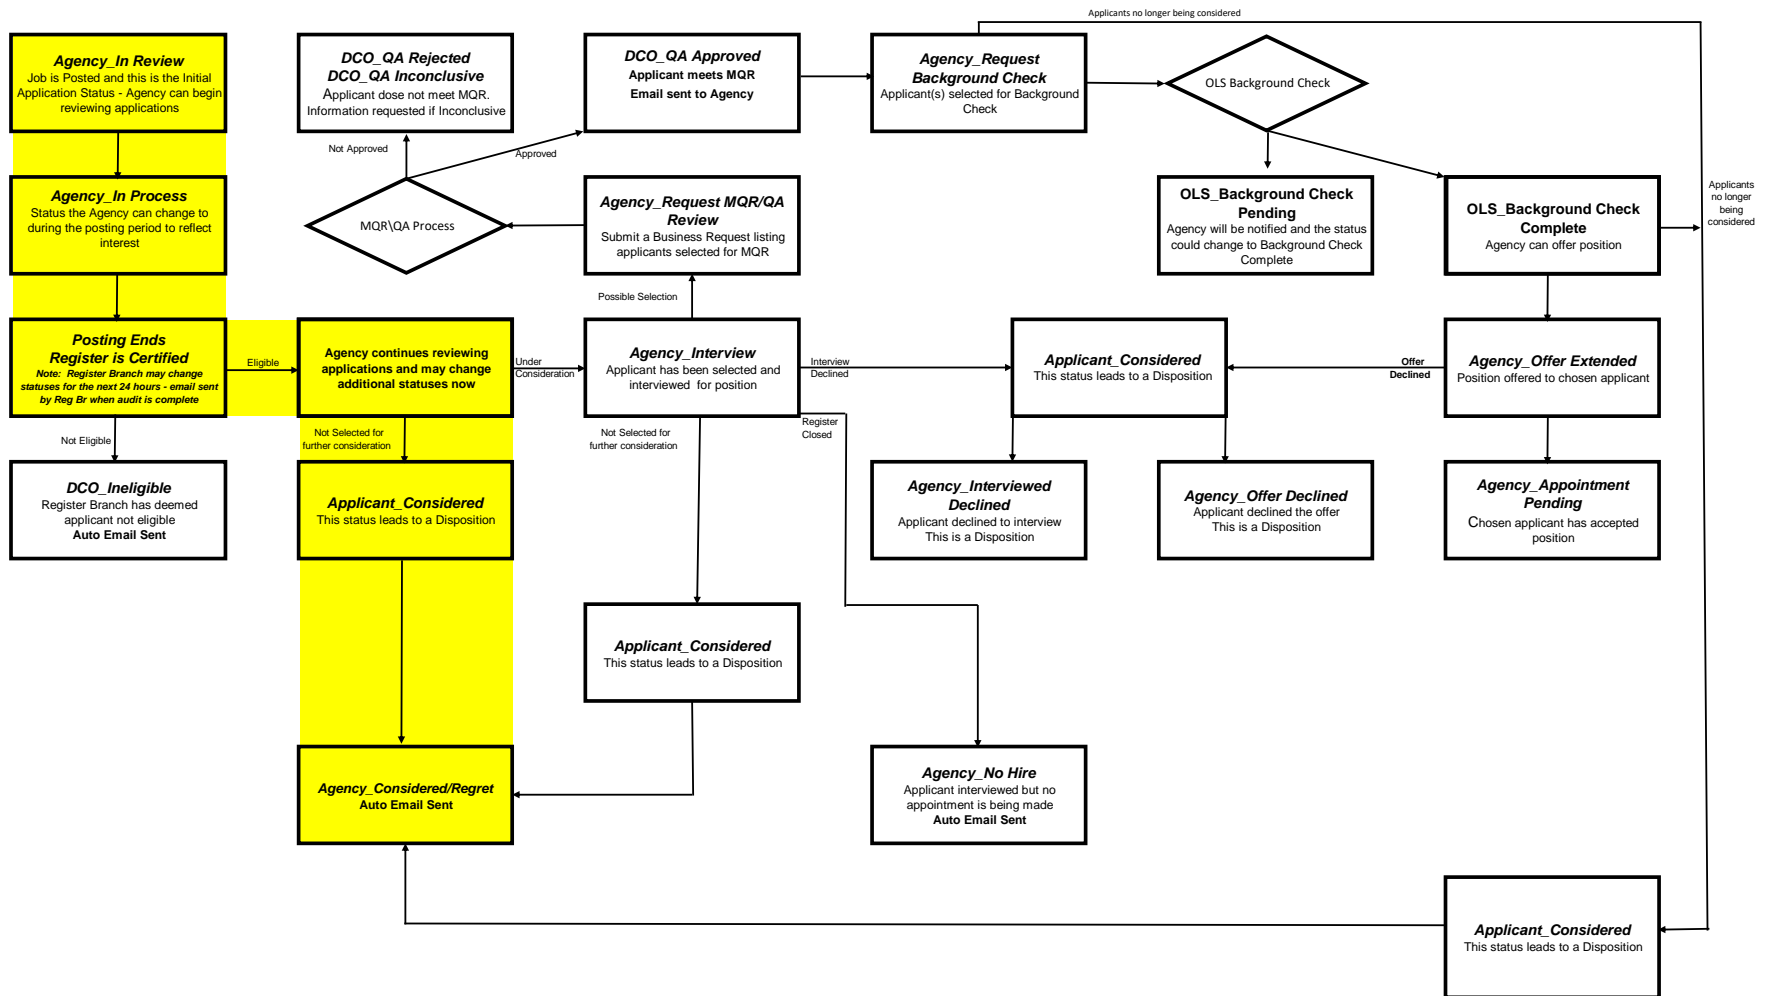

HR Status Flowchart - Considered but Not Interviewed

Please note that interviews are NOT to be scheduled or conducted until 24 hours after the Register is certified.